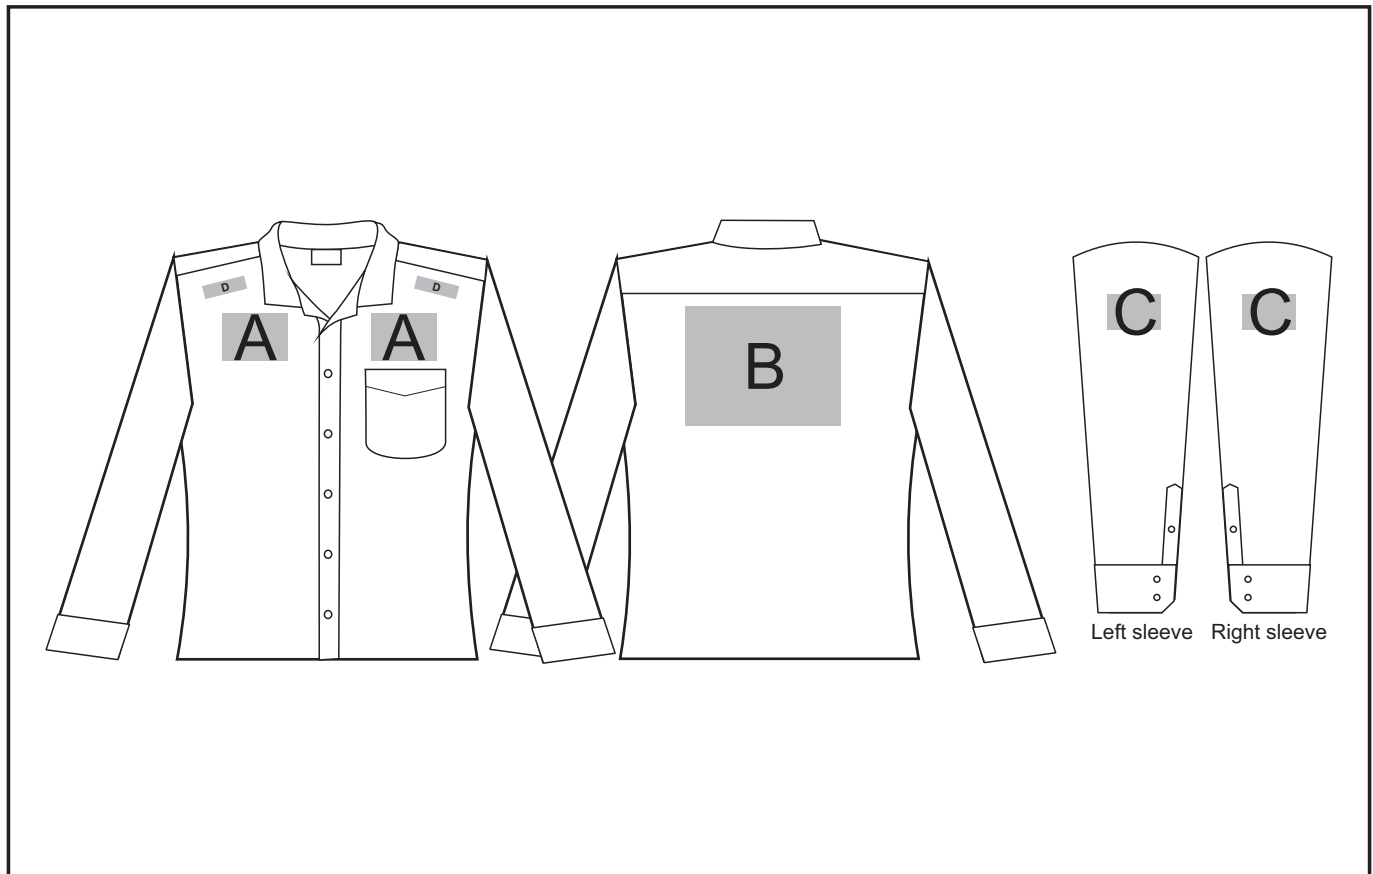

BAS-3425

Huntington Long Sleeve Shirt Ladies

Need to know:

- Includes 1-Position Embroidery **OR** 1-Position Digital Transfer (setup fee applies)
- **EMB/DTC inclusive parameters:** Left/Right Chest = 100mm x 100mm **OR** Back = 8000mm²
- Cannot guarantee a 100% straight branding on any clothing item with check or stripe detail
- Please note Pos D will be branded +/- 20mm from the top seam

Branding Options:

Position A

1. Embroidery (EMB) - 9 colours
Size: 100mm diameter
2. Digital Transfer Clothing (DTC) - Full colour
Size: 100mm wide x 100mm high

Position B

1. Embroidery (EMB) - 9 colours
Size: 200mm wide x 200mm high
2. Digital Transfer Clothing (DTC) - Full colour
Size: 210mm wide x 148mm high

Position C

1. Embroidery (EMB) - 9 colours
Size: 50mm diameter
2. Digital Transfer Clothing (DTC) - Full colour
Size: 50mm wide x 50mm high

Position D

1. Digital Transfer Clothing (DTC) - Full Colour
Size: 70mm wide x 20mm high